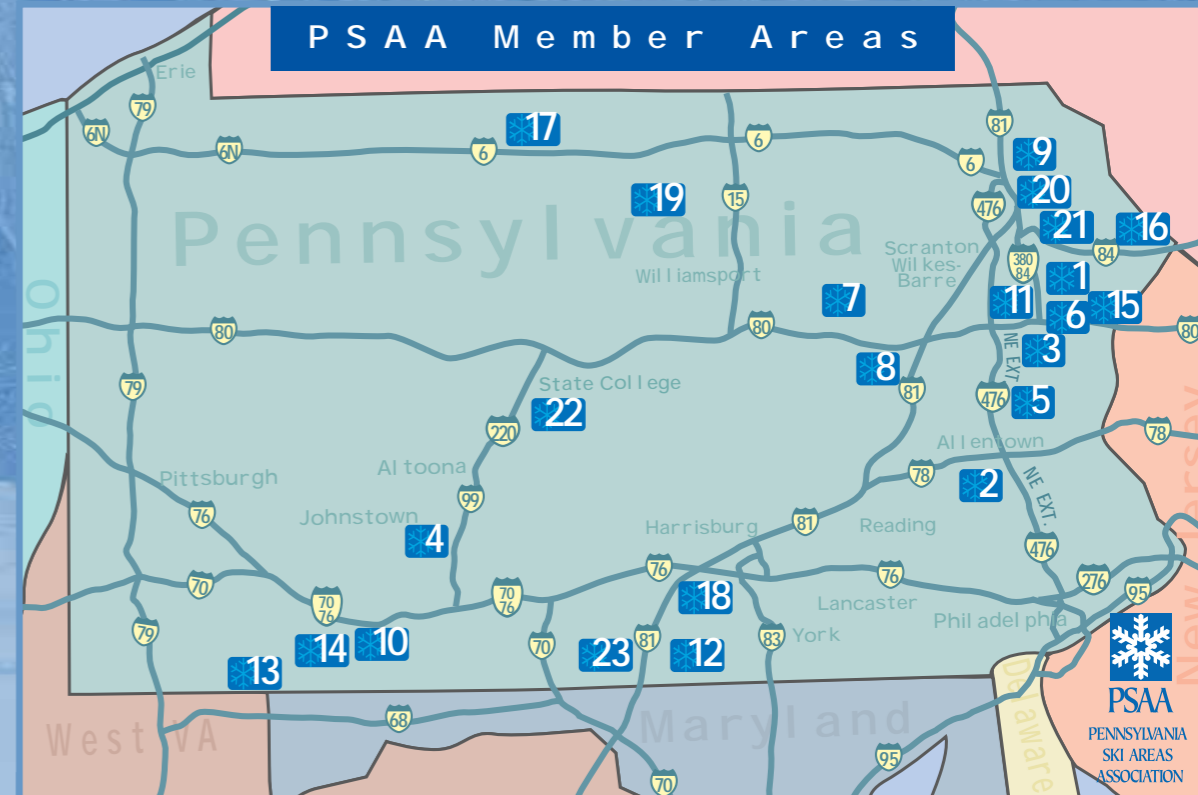

- |                                     |   |                                     |
|-------------------------------------|---|-------------------------------------|
| <b>1 Alpine Mountain</b>            | <b>9 Elk Mountain</b>                   | <b>17 Ski Denton</b>                |
| <b>2 Bear Creek Mountain Resort</b> | <b>10 Hidden Valley Resort</b>          | <b>18 Ski Roundtop</b>              |
| <b>3 Big Boulder</b>                | <b>11 Jack Frost Mountain</b>           | <b>19 Ski Sawmill Family Resort</b> |
| <b>4 Blue Knob Ski Area</b>         | <b>12 Liberty Mountain Resort</b>       | <b>20 Sno Mountain</b>              |
| <b>5 Blue Mountain</b>              | <b>13 Mystic Mountain at Nemaconin</b>  | <b>21 Tanglwood Ski Resort</b>      |
| <b>6 Camelback Mountain Resort</b>  | <b>14 Seven Springs Mountain Resort</b> | <b>22 Tussey Mountain Ski Area</b>  |
| <b>7 Crystal Lake Ski Center</b>    | <b>15 Shawnee Mountain</b>              | <b>23 Whitetail Resort</b>          |
| <b>8 Eagle Rock Resort</b>          | <b>16 Ski-Big Bear</b>                  |                                     |